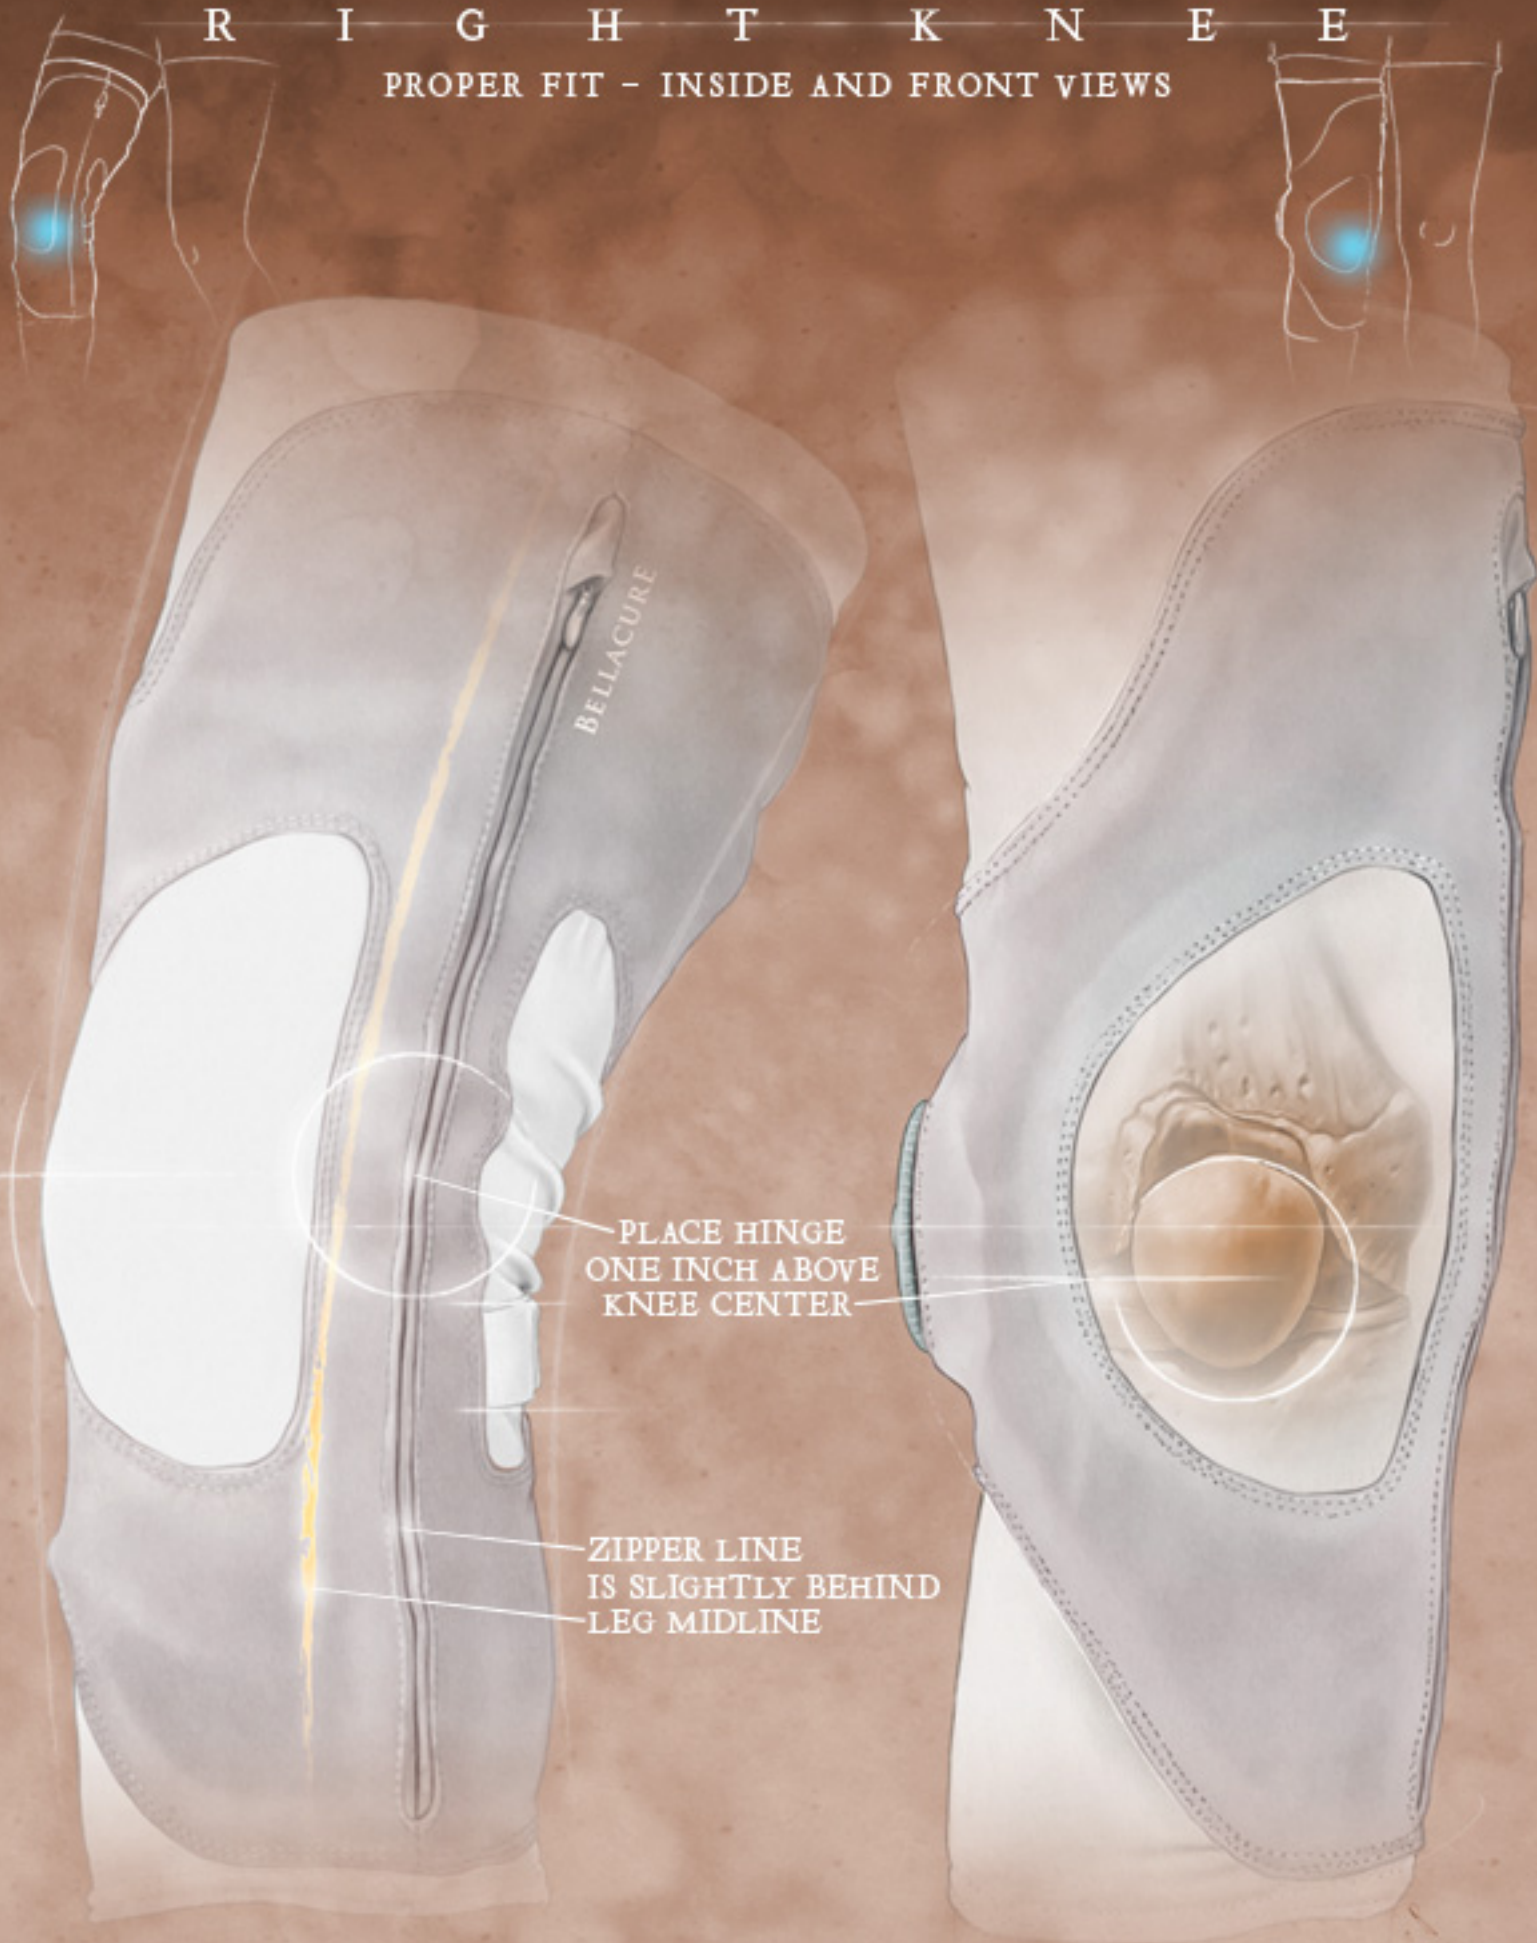

R I G H T K N E E

ARTHRITIC - FRONT VIEW

R I G H T K N E E

PROPER FIT - INSIDE AND FRONT VIEWS

BELLACURE

PLACE HINGE
ONE INCH ABOVE
KNEE CENTER

ZIPPER LINE
IS SLIGHTLY BEHIND
LEG MIDLINE

R I G H T K N E E

HOW IT WORKS - FRONT VIEW

R I G H T K N E E

NORMAL - FRONT VIEW

Medial

JOINT SURFACES

J. Smith