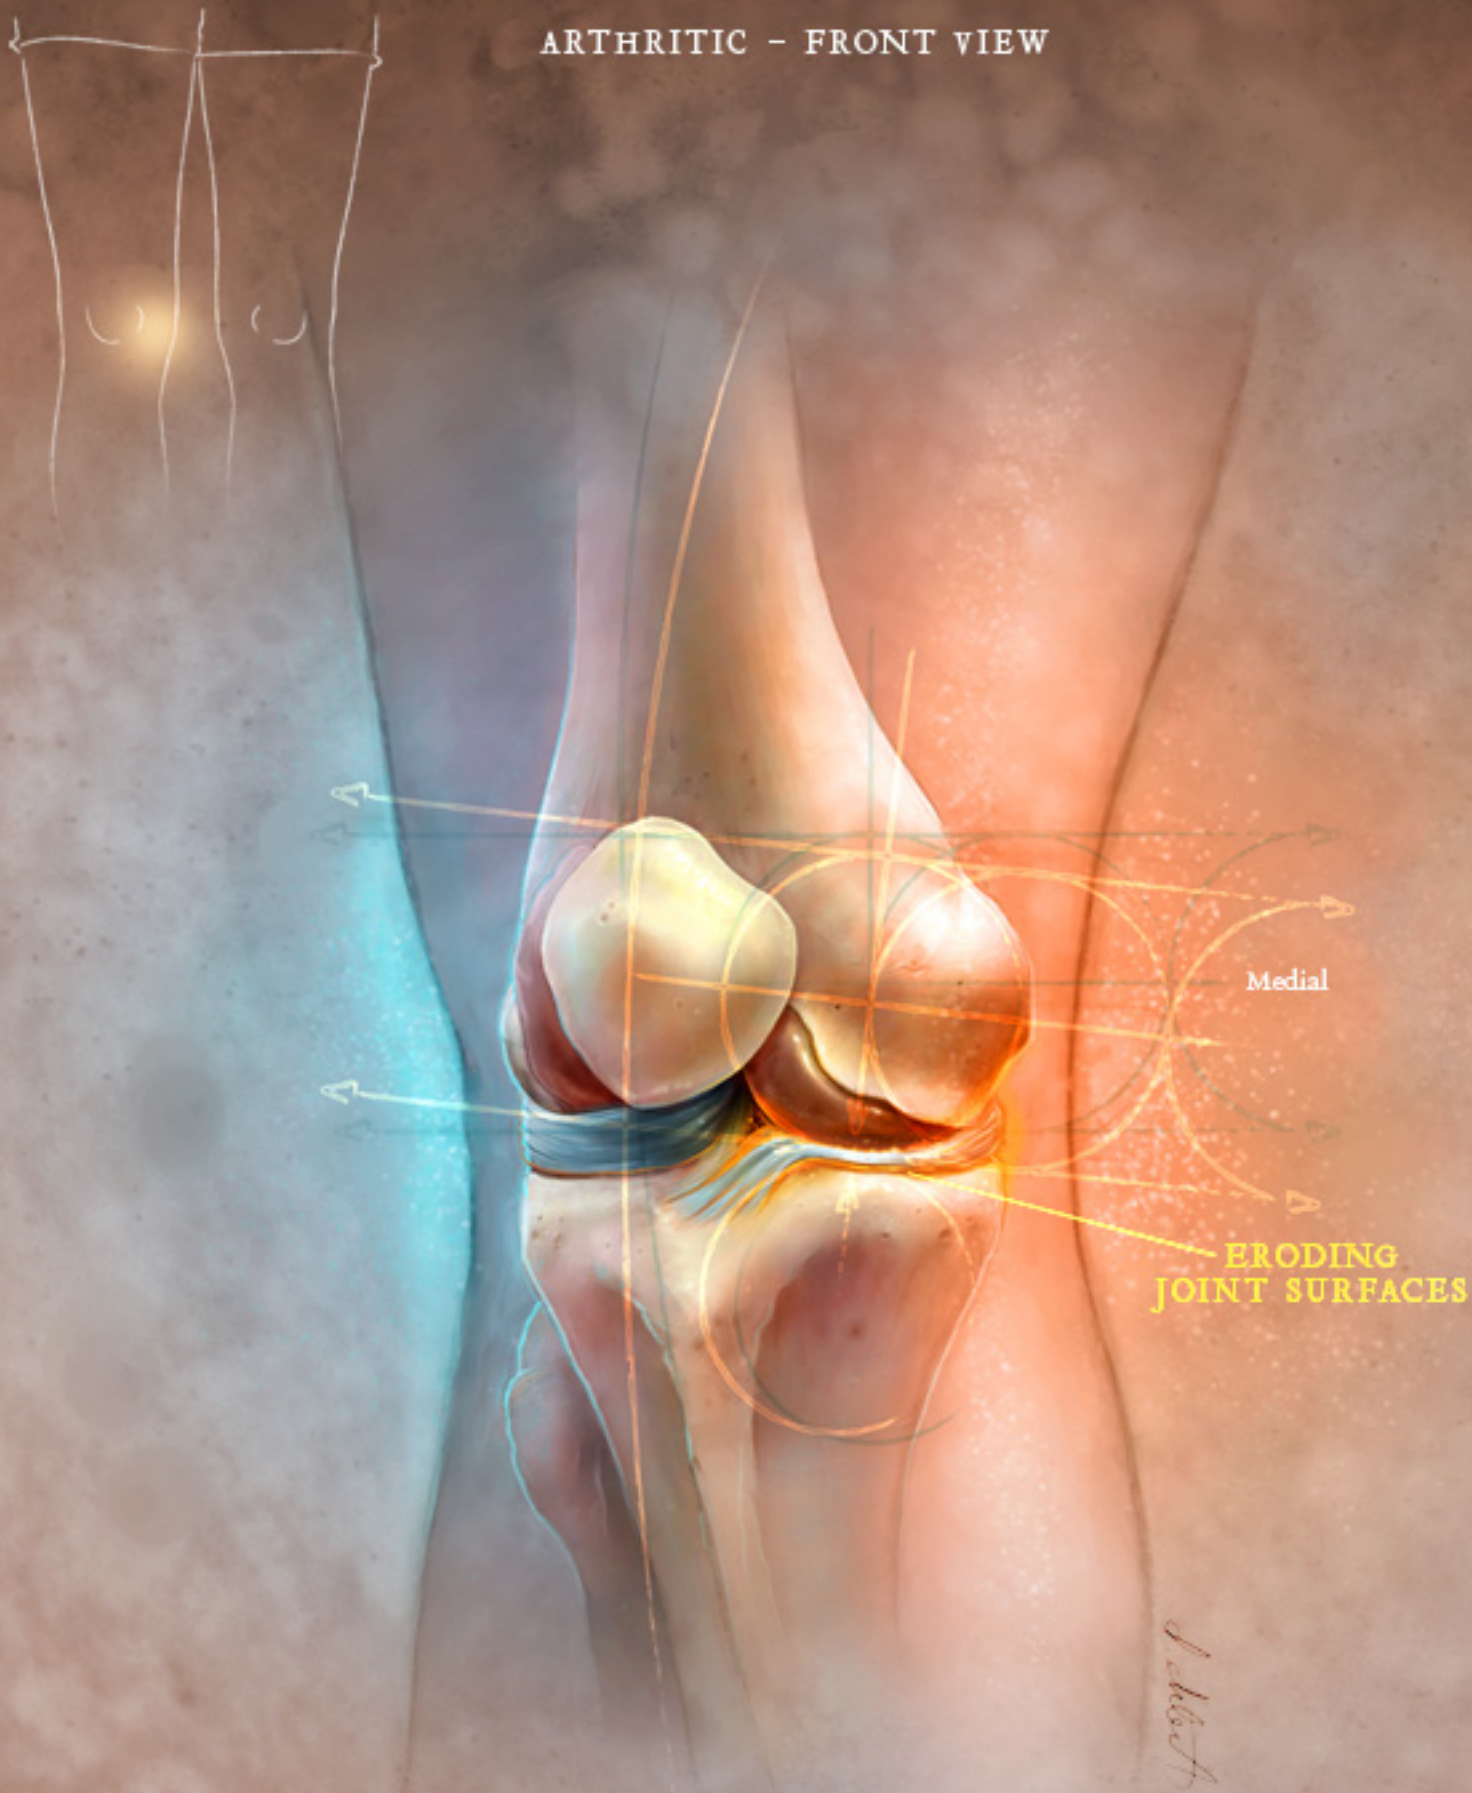

R I G H T K N E E

ARTHRITIC - FRONT VIEW

R I G H T K N E E

PROPER FIT - INSIDE AND FRONT VIEWS

BELLACURE

PLACE HINGE
ONE INCH ABOVE
KNEE CENTER

ZIPPER LINE
IS SLIGHTLY BEHIND
LEG MIDLINE

R I G H T K N E E

HOW IT WORKS - FRONT VIEW

R I G H T K N E E

NORMAL - FRONT VIEW

Medial

JOINT SURFACES

J. Smith