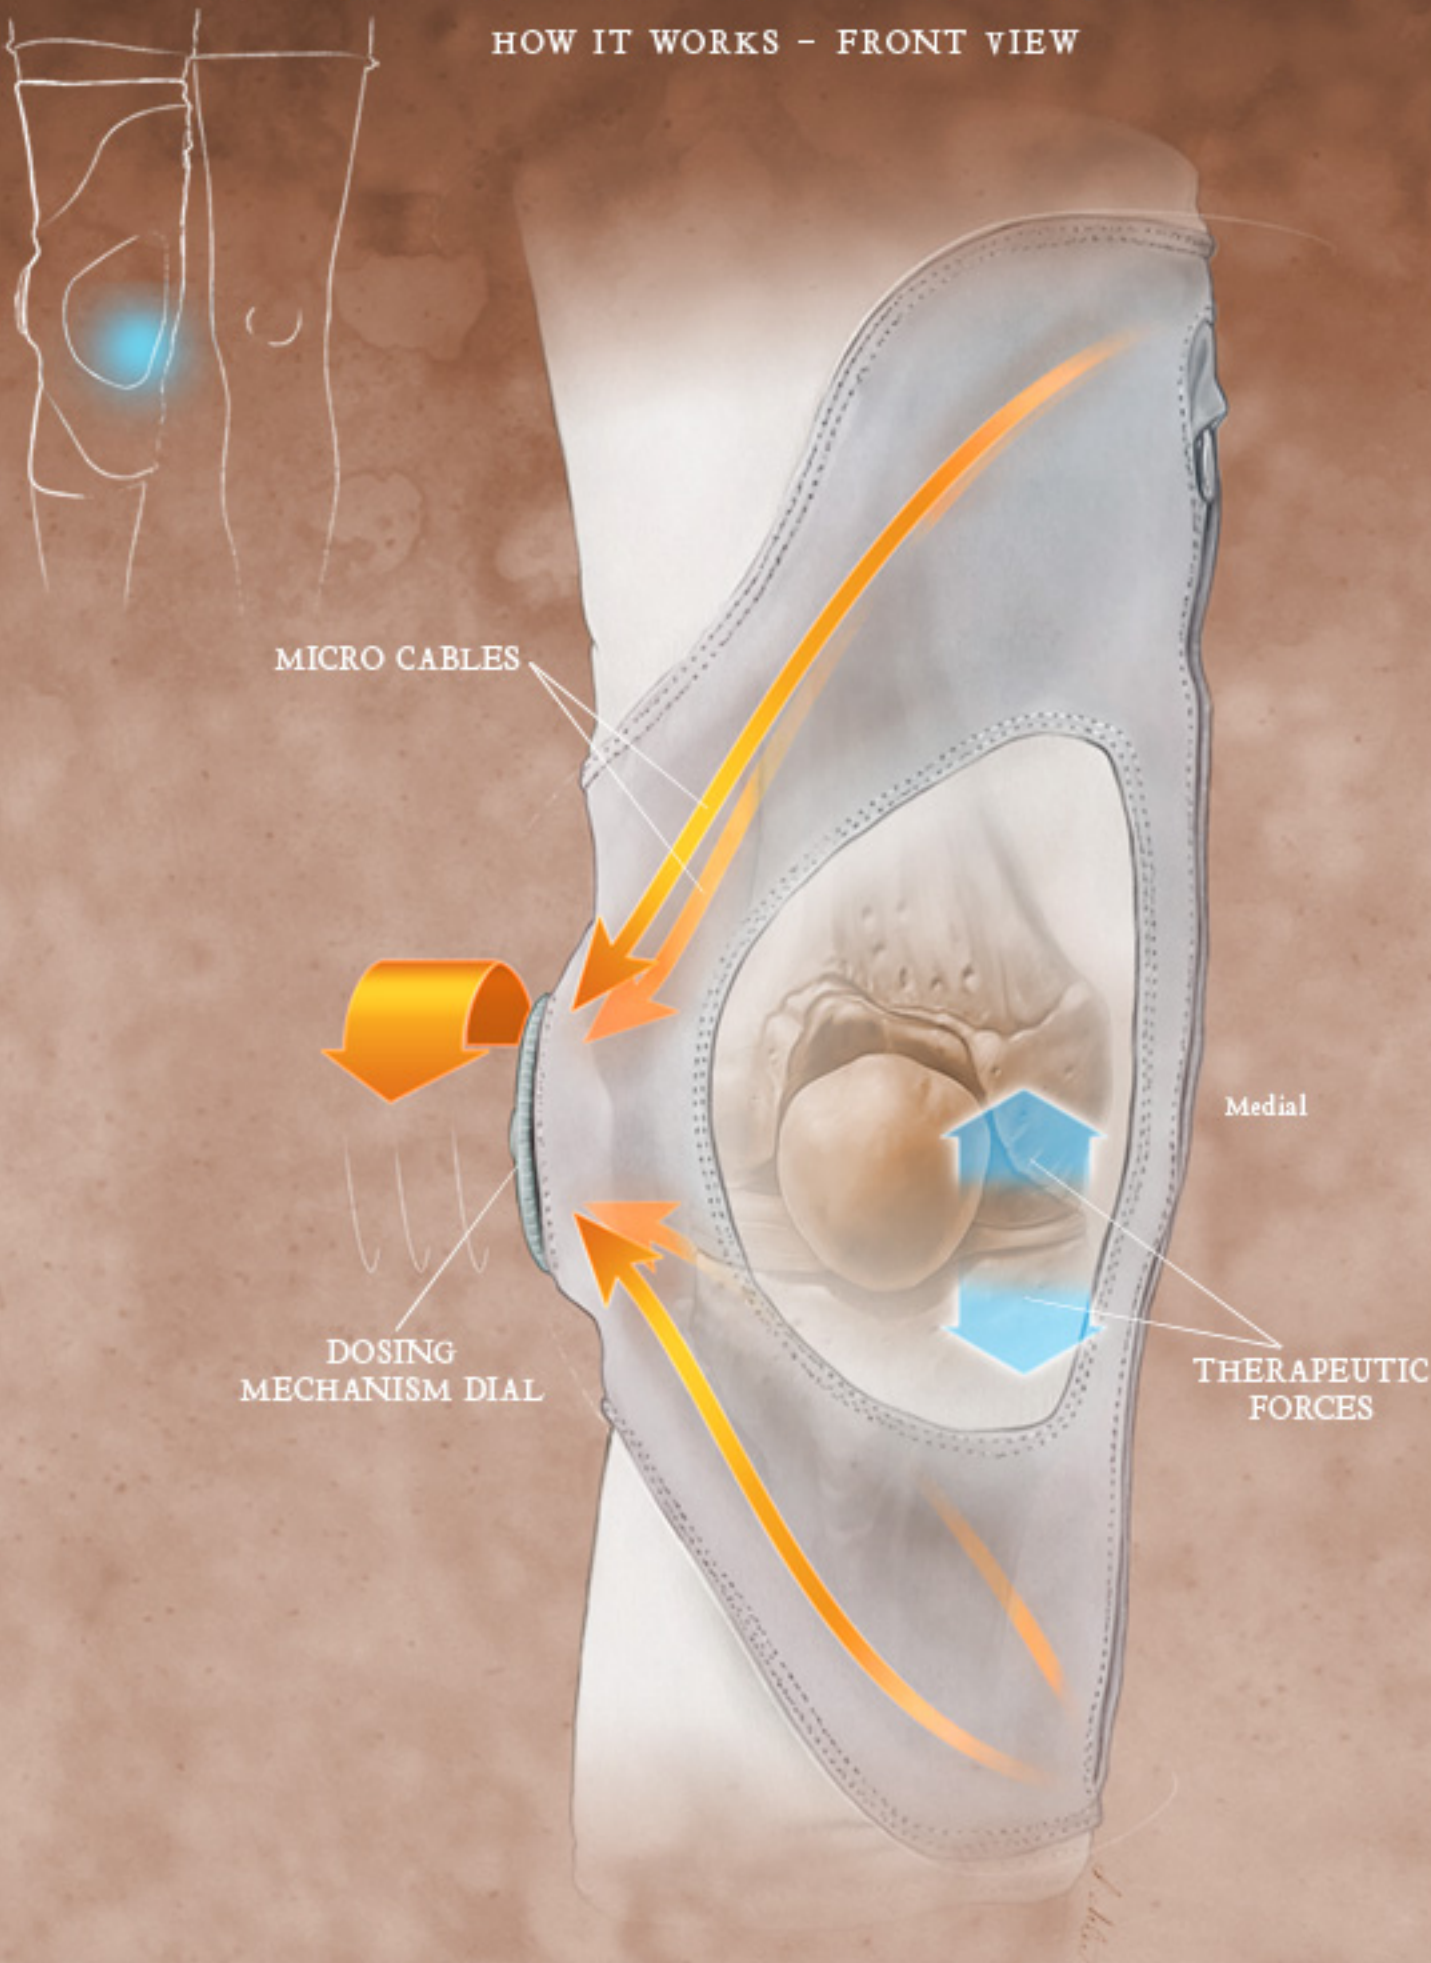

R I G H T K N E E

ARTHRITIC - FRONT VIEW

R I G H T K N E E

PROPER FIT - INSIDE AND FRONT VIEWS

BELLACURE

PLACE HINGE
ONE INCH ABOVE
KNEE CENTER

ZIPPER LINE
IS SLIGHTLY BEHIND
LEG MIDLINE

R I G H T K N E E

HOW IT WORKS - FRONT VIEW

R I G H T K N E E

NORMAL - FRONT VIEW

Medial

JOINT SURFACES

J. Smith